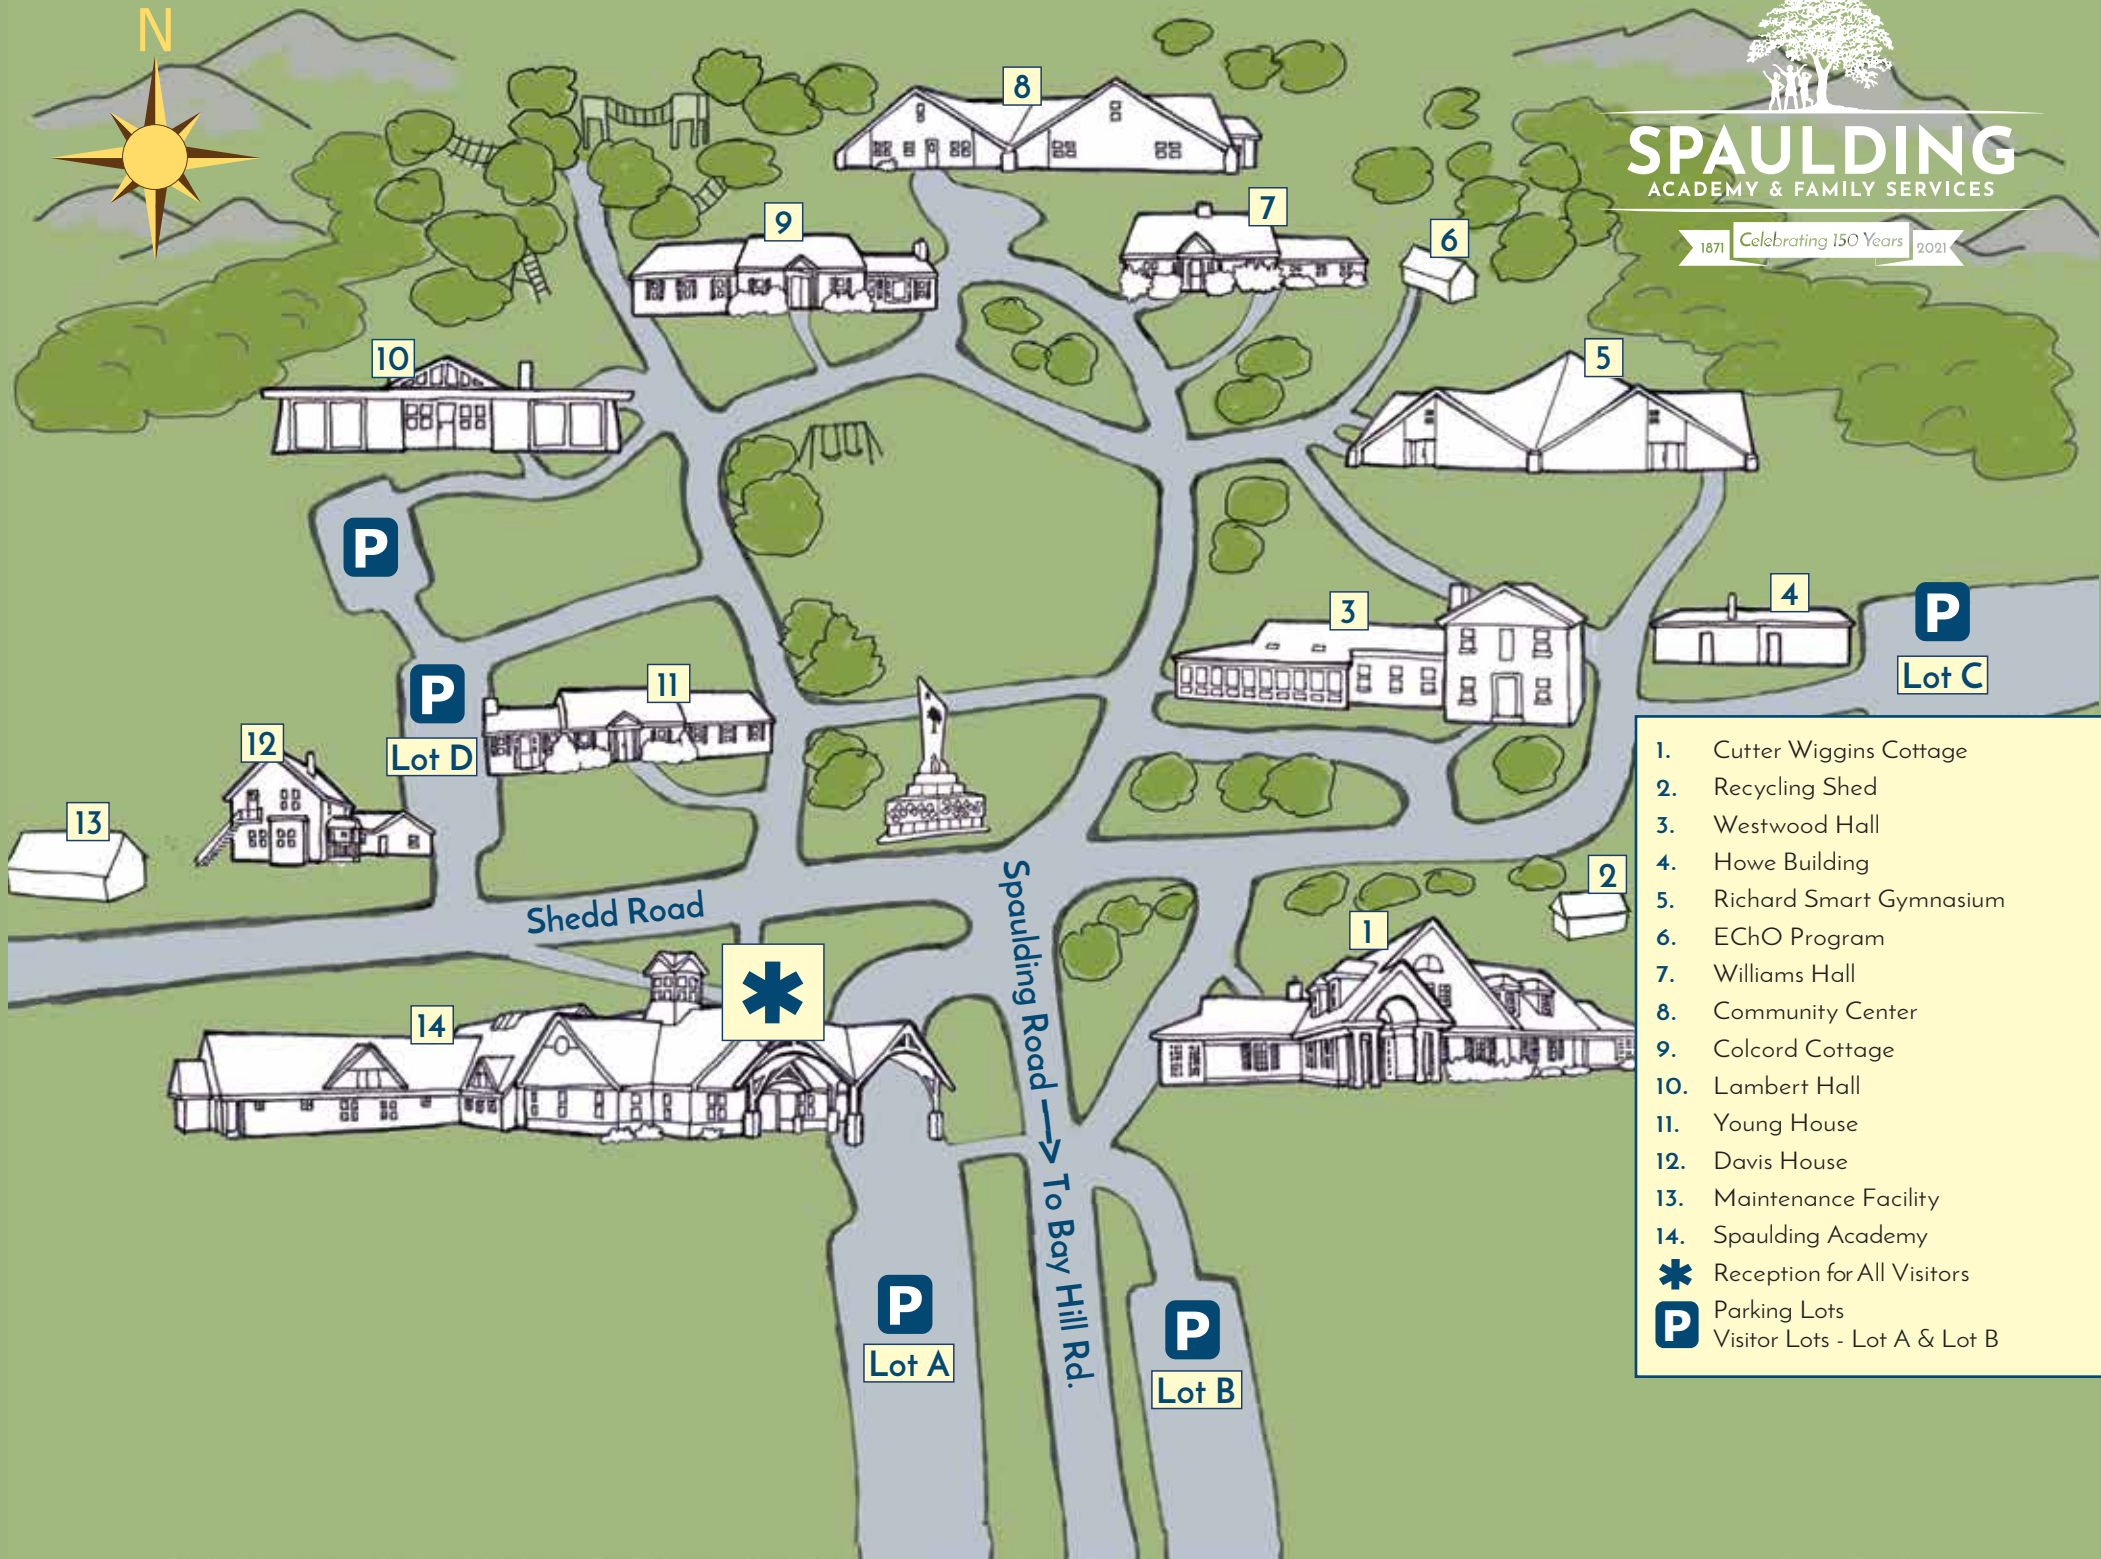

# SPAULDING

ACADEMY & FAMILY SERVICES

1871 Celebrating 150 Years 2021

- 1. Cutter Wiggins Cottage
- 2. Recycling Shed
- 3. Westwood Hall
- 4. Howe Building
- 5. Richard Smart Gymnasium
- 6. EChO Program
- 7. Williams Hall
- 8. Community Center
- 9. Colcord Cottage
- 10. Lambert Hall
- 11. Young House
- 12. Davis House
- 13. Maintenance Facility
- 14. Spaulding Academy
- \* Reception for All Visitors
- P Parking Lots
- P Visitor Lots - Lot A & Lot B